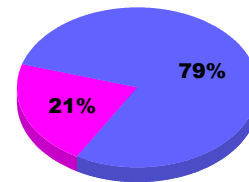

YTD Status Quo Clubs 2012-2013

Status Quo Clubs Compared to Status Quo Members

Legend: Status Quo Clubs (Cyan), Total Status Quo Members (Green)

MEMBERSHIP

Membership Results
2012-2013

Membership
2011-2012

Month	Net Memb Goal	Actual New Memb	Actual Dropped Memb	Gain/Loss of Memb	Gain/Loss of Memb
Jul/Aug/Sep		19	-34	-15	-14
Totals		19	-34	-15	-14

Membership Results 2012-2013

Goal, New, Dropped, Gain/Loss

Legend: Goal (Cyan), Actual (Green), Dropped (Yellow), Gain Loss (Magenta)

Comparison of Membership Gain/Loss

Current Year Compared to the Previous Year

Legend: Current Year (Cyan), Previous Year (Green)

Gender Comparison 2012-2013

Jul/Aug/Sep

Legend: Male (Blue), Female (Magenta)